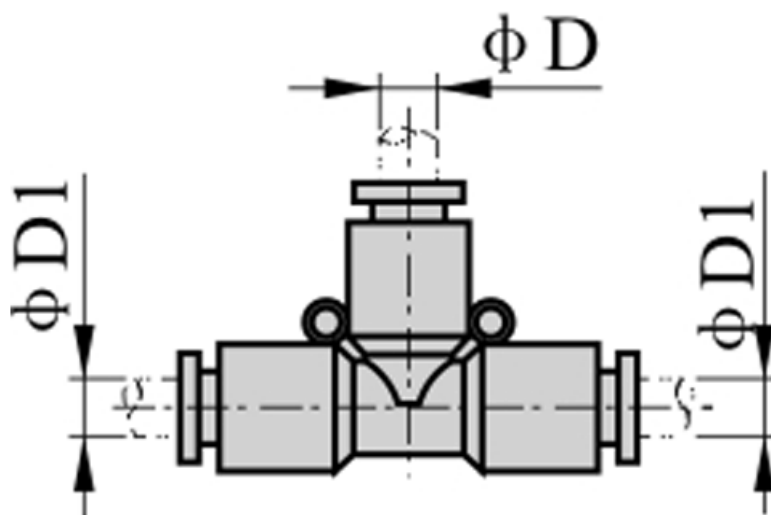

Data Sheet

Article number: 58EPE10

Description: Fitting EPE10 Tee connector
tube diameter 10 - 10

Measures

D = 10

D1 = 10